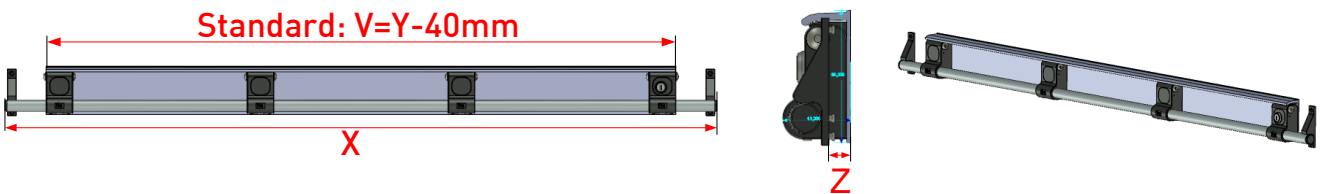

Rolling precision

Easy retrofitting older shutter closures on the current state of the art

Bar Handle retrofit set

Older aluminum shutters like to cause problems. The previously used double handle has a hidden lock inside the guide rail. This system is vulnerable and causes the closure to hook, jam or self-open the shade. With the retrofit set the closure of aluminum shutters can be renewed with little effort.

1. Principle of operation

The existing handle system is dismantled and the remaining hole pattern covered with the completely pre-mounted on a L-angle retrofit kit. The connection is made by screws or rivets, an additional bond is recommended. The mounting of the locking hooks is done by means of supplied rivets. The height of the whole unit is 88mm and the depth 45mm.

Dimension Y: Dimension between the side seals of the guide rails.

Rolling precision

Easy retrofitting older shutter closures on the current state of the art

Dimension Z: Depth offset between the roller shutter surface and the mounting surface of the locking hooks.

1) Delivery

A suitable set will be delivered according to your specifications. The dimension Z is set by means of enclosed spacer plates for the closing hooks or vice versa by a spacer plate for the L-angle. Rivets for the locking hooks of appropriate length are included.