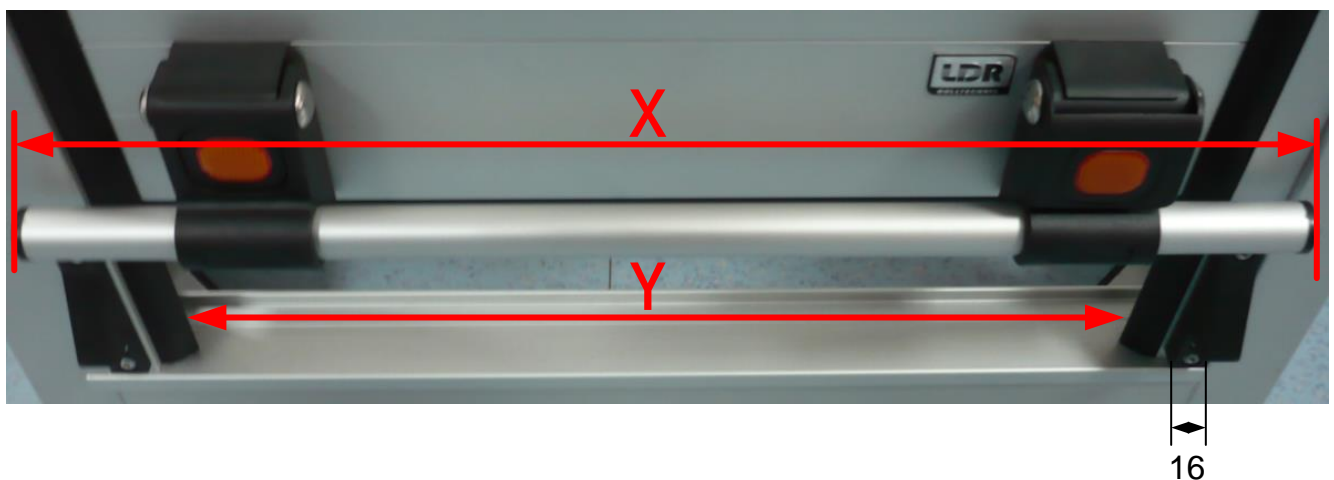

1. Principle of operation

The existing handle system is dismantled and the remaining hole pattern covered with the completely pre-mounted on a L-angle retrofit kit. The connection is made by screws or rivets, an additional bond is recommended. The mounting of the locking hooks is done by means of supplied rivets. The height of the whole unit is 88mm and the depth 45mm.

2. Required dimensions

In order to deliver a suitable set, the existing roller blind must be measured:

Dimension X: width of the handle bar incl. End caps. Depends of the mounting position of the locking hooks.

Dimension Y: Dimension between the side seals of the guide rails.

Rolling precision

Easy retrofitting older shutter closures on the current state of the art

Dimension Z: Depth offset between the roller shutter surface and the mounting surface of the locking hooks.

1) Delivery

A suitable set will be delivered according to your specifications. The dimension Z is set by means of enclosed spacer plates for the closing hooks or vice versa by a spacer plate for the L-angle. Rivets for the locking hooks of appropriate length are included.